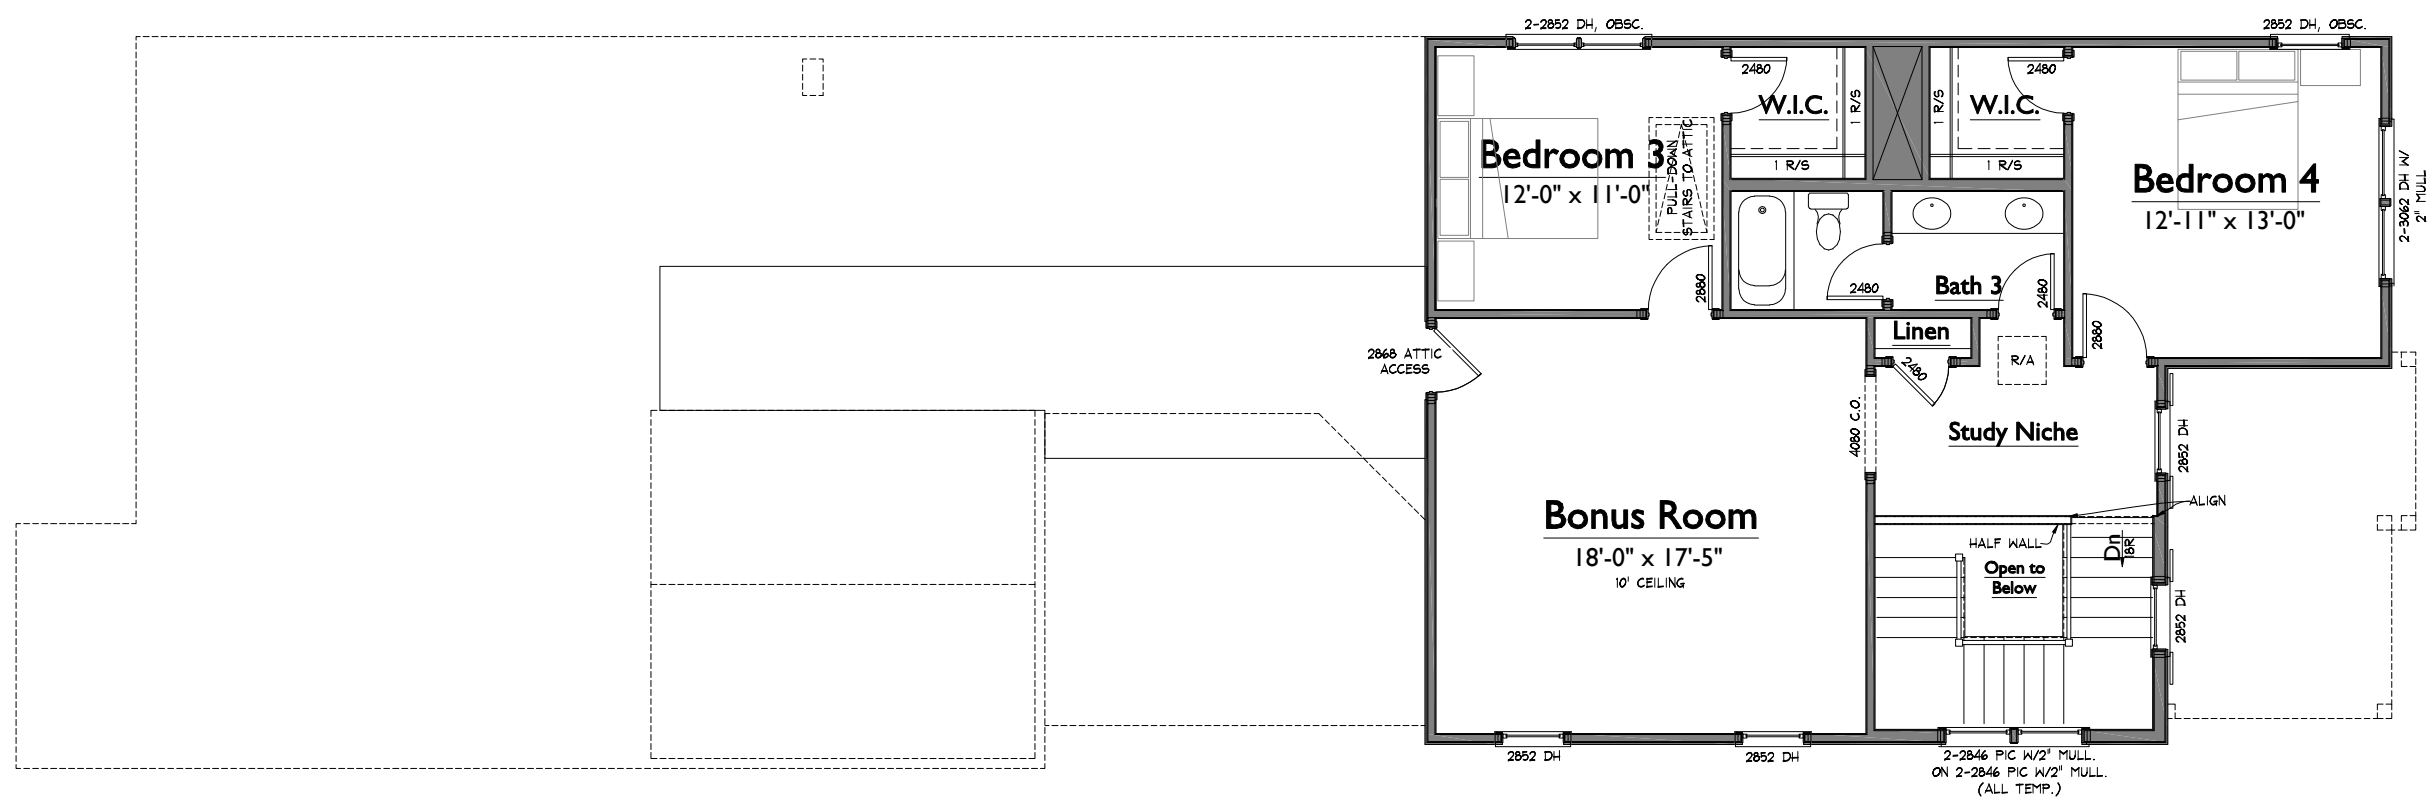

1 LOWER LEVEL FLOOR PLAN
1/8" = 1'-0"

ISSUE DATE:	
3	02 AUG 2021 - KTD
4	05 AUG 2021 - KTD
5	18 AUG 2021 - KTD
6	25 OCT 2021 - KTD
7	29 OCT 2021 - KTD
8	11 NOV 2021 - KTD

A1

LOWER LEVEL FLOOR PLAN

S:\Projects\Oakland Springs\Phase 2\OS105-Hannah\FB1.dwg, toy, parents 12/02/21 - 3:07 P

NOTE: ROOMS ON THIS PLAN ARE ANNOTATED WITH SIZES FOR DEPICTIVE PURPOSES ONLY AND MAY VARY DUE TO A NUMBER OF CONDITIONS. ROOM SIZES ARE MEASURED TO FRAMING WHERE WALLS ARE PRESENT. WHERE NO WALLS ARE PRESENT BETWEEN SPACES, ROOMS AS SIZED MAY OVERLAP SLIGHTLY OR NOT TOUCH.

1 UPPER LEVEL FLOOR PLAN
1/8" = 1'-0"

NOTE: ROOMS ON THIS PLAN ARE ANNOTATED WITH SIZES FOR DEPICTIVE PURPOSES ONLY AND MAY VARY DUE TO A NUMBER OF CONDITIONS. ROOM SIZES ARE MEASURED TO FRAMING WHERE WALLS ARE PRESENT. WHERE NO WALLS ARE PRESENT BETWEEN SPACES, ROOMS AS SIZED MAY OVERLAP SLIGHTLY OR NOT TOUCH.