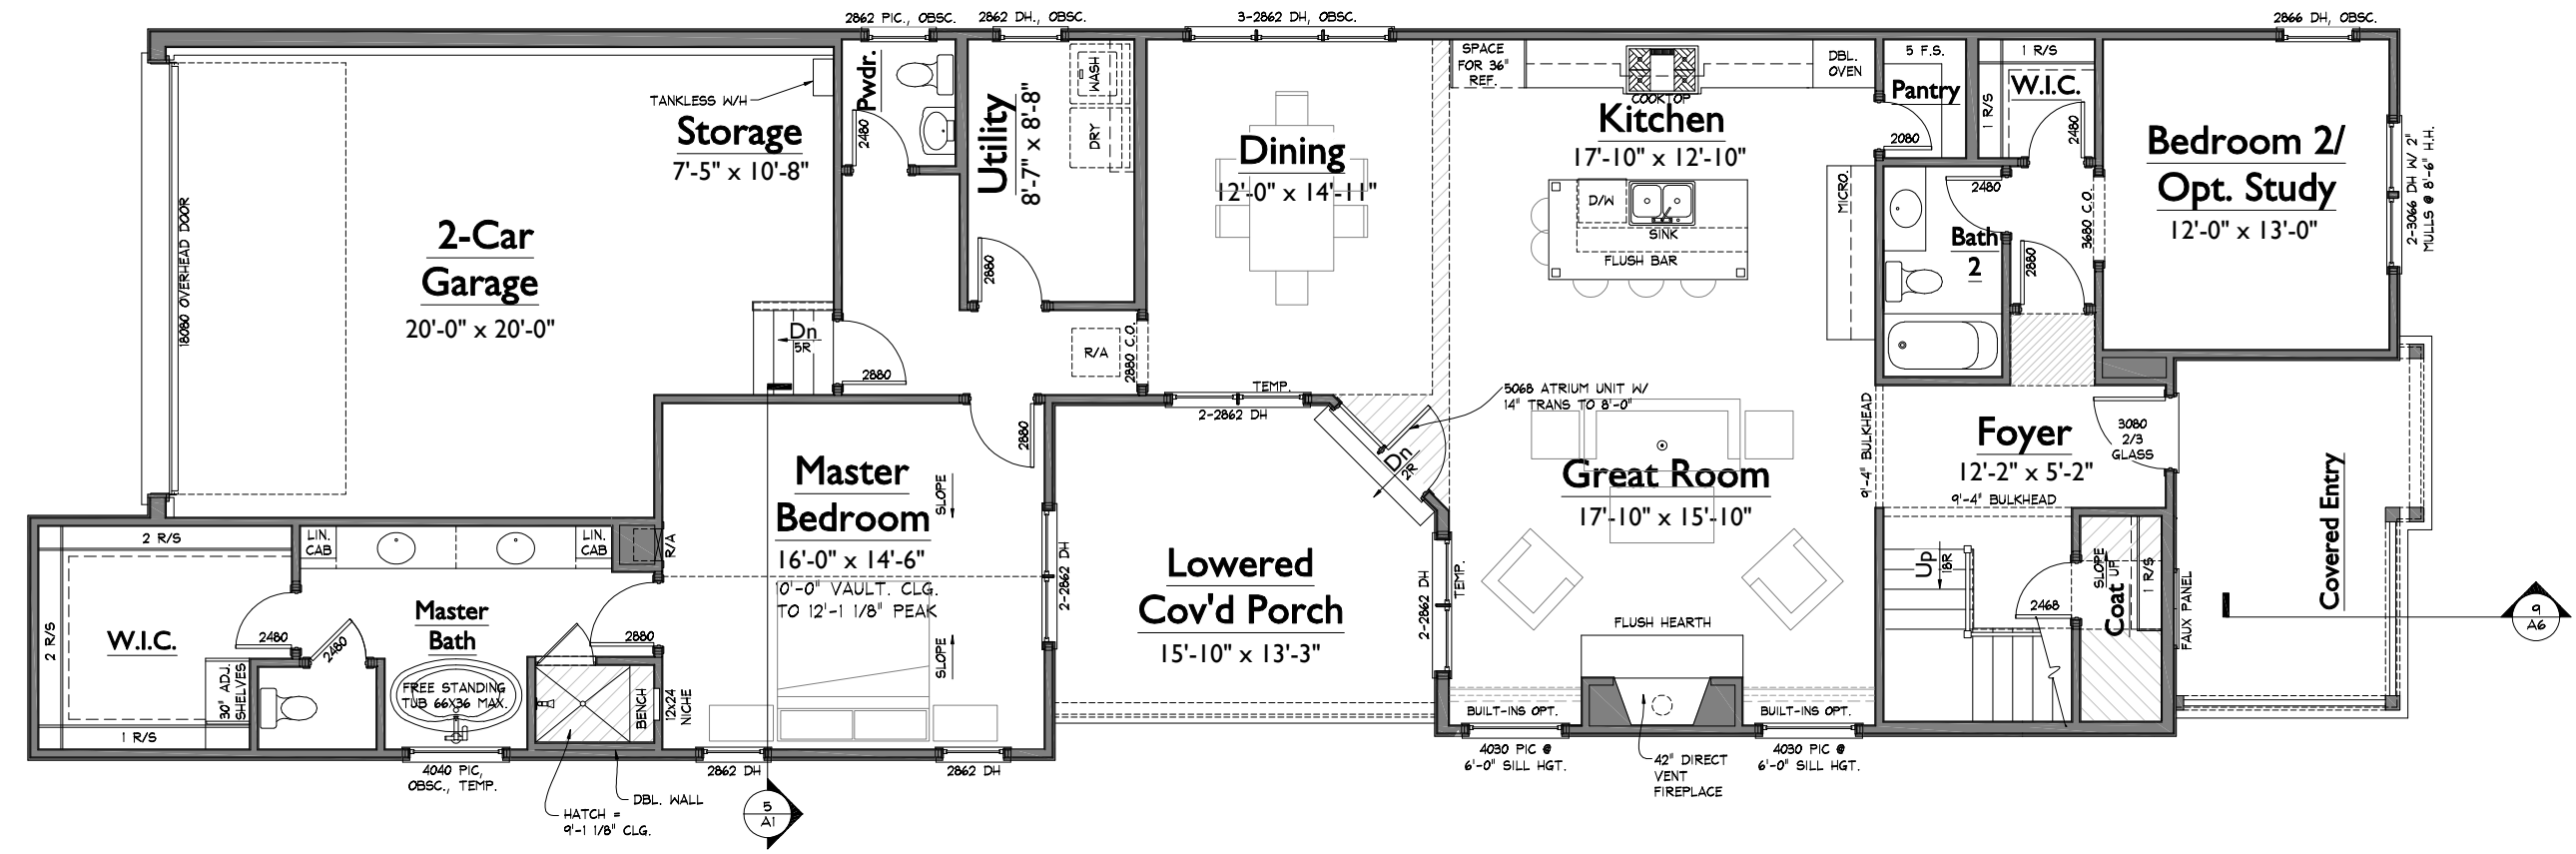

AREAS			
HEATED LIVING	BASEMENT	0	2903
	FIRST FLOOR	1929	
	SECOND FLOOR	974	
	TOTAL HEATED LIVING	2903	
UNFIN. LIVING	UNFIN. BASEMENT	0	2903
	UNFIN. FIRST FLOOR	0	
	UNFIN. SECOND FLOOR	0	
	TOTAL UNFIN. LIVING	0	
MECH./STOR/OTHER	UNFIN. STORAGE	223	4057
	GARAGE	578	
	COVERED ENTRY	153	
	COVERED PORCHES	200	
	TOTAL OTHER	1154	
B	LAST CHECKED: 07.21.21 KTD		

1 LOWER LEVEL FLOOR PLAN
1/8" = 1'-0"

ISSUE DATE:	
3	02 AUG 2021 - KTD
4	05 AUG 2021 - KTD
5	18 AUG 2021 - KTD
6	25 OCT 2021 - KTD
7	29 OCT 2021 - KTD
8	11 NOV 2021 - KTD

A1

LOWER LEVEL FLOOR PLAN

S:\Projects\Oakland Springs\Phase 2\OS105-Hannah\FB1.dwg, toy, parents 12/02/21 - 3:07 P

NOTE: ROOMS ON THIS PLAN ARE ANNOTATED WITH SIZES FOR DEPICTIVE PURPOSES ONLY AND MAY VARY DUE TO A NUMBER OF CONDITIONS. ROOM SIZES ARE MEASURED TO FRAMING WHERE WALLS ARE PRESENT. WHERE NO WALLS ARE PRESENT BETWEEN SPACES, ROOMS AS SIZED MAY OVERLAP SLIGHTLY OR NOT TOUCH.

1 UPPER LEVEL FLOOR PLAN
1/8" = 1'-0"

NOTE: ROOMS ON THIS PLAN ARE ANNOTATED WITH SIZES FOR DEPICTIVE PURPOSES ONLY AND MAY VARY DUE TO A NUMBER OF CONDITIONS. ROOM SIZES ARE MEASURED TO FRAMING WHERE WALLS ARE PRESENT. WHERE NO WALLS ARE PRESENT BETWEEN SPACES, ROOMS AS SIZED MAY OVERLAP SLIGHTLY OR NOT TOUCH.