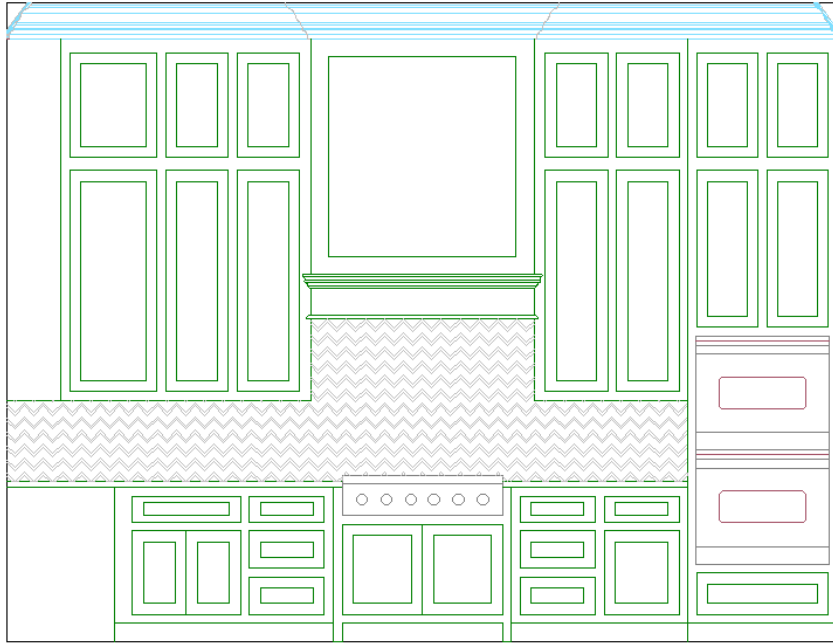

KITCHEN

KITCHEN RANGE WALL