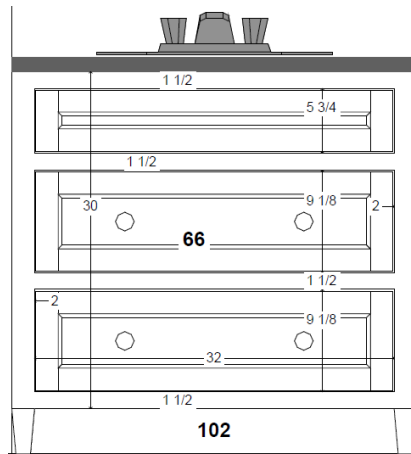

VANITY LAYOUT