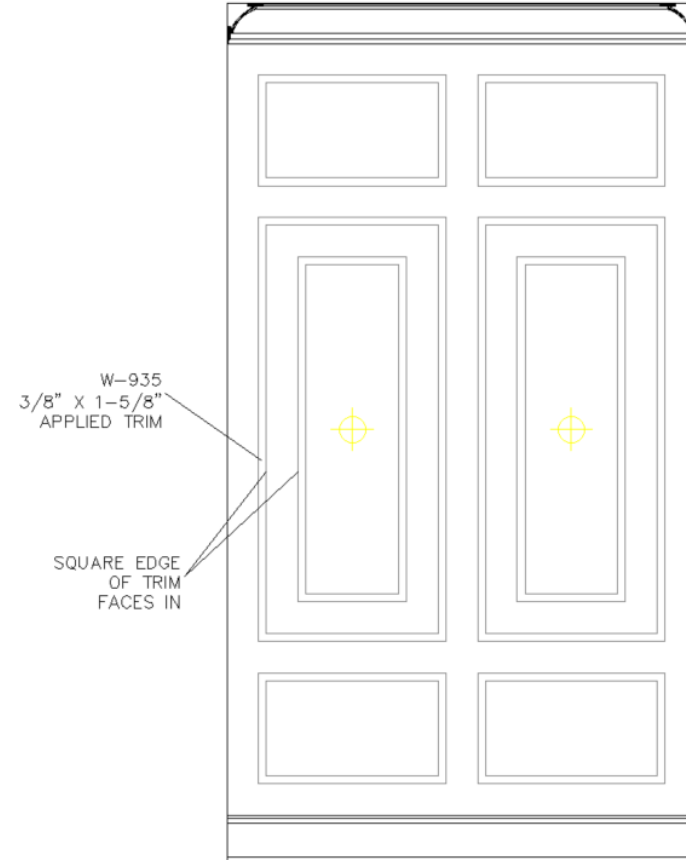

STAIRWELL TRIM ACCENT WALL

W-935
3/8 x 1-5/8
PINE
SOLID

All photos are intended for example purposes only and are not representative of actual construction. Please review Selection Sheets for additional details. Colors and sizing may vary based on viewing platforms or printers. All materials may be viewed in person at our Selection Center.