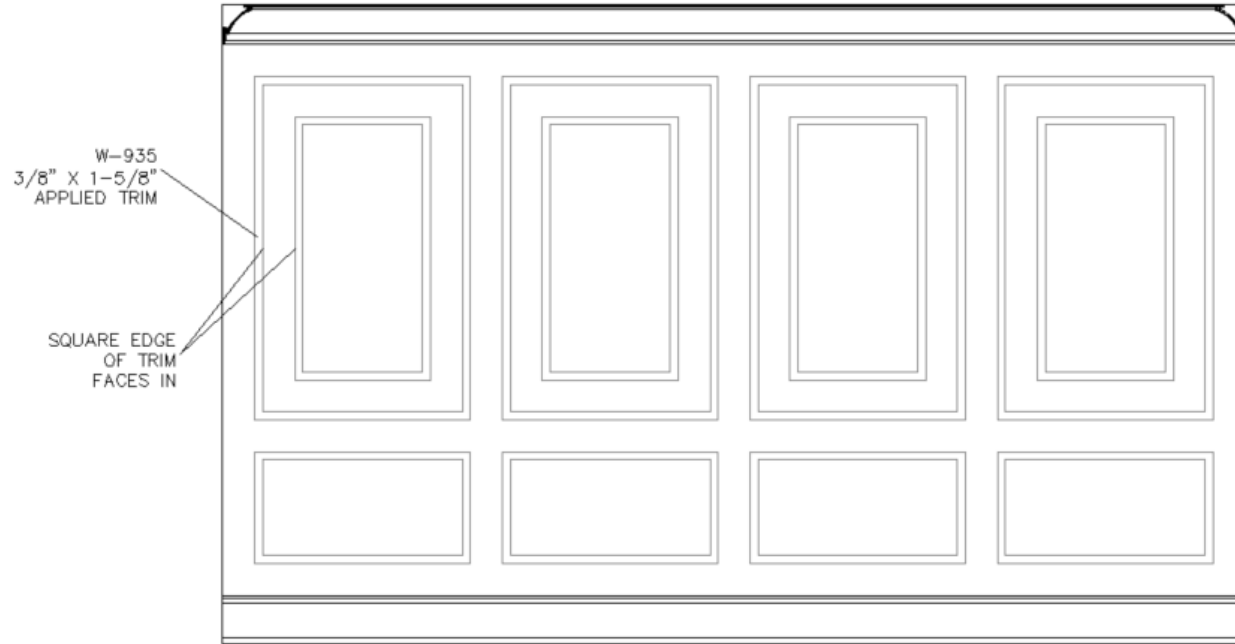

WALL TRIM UPGRADES

FOYER TRIM ACCENT WALL