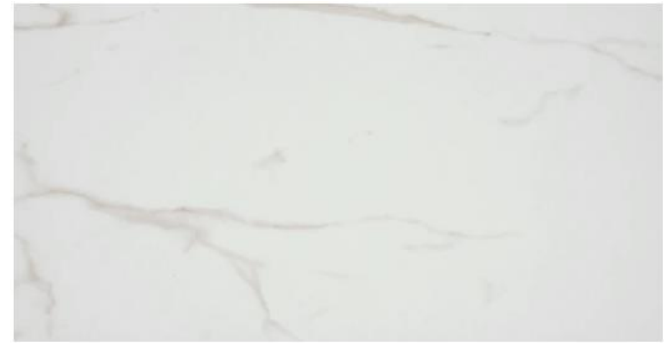

CABINET HARDWARE:
FLORENCE KNOB –
SATIN NICKEL FINISH

OS148 TOWNHOME | BATH 2 & BATH 3

PLUMBING: DELTA LINDEN - STAINLESS FINISH

SINK: WHITE OVAL UNDERMOUNT

COUNTERTOPS: DALTILE QUARTZ - COLOR SIMPLY WHITE